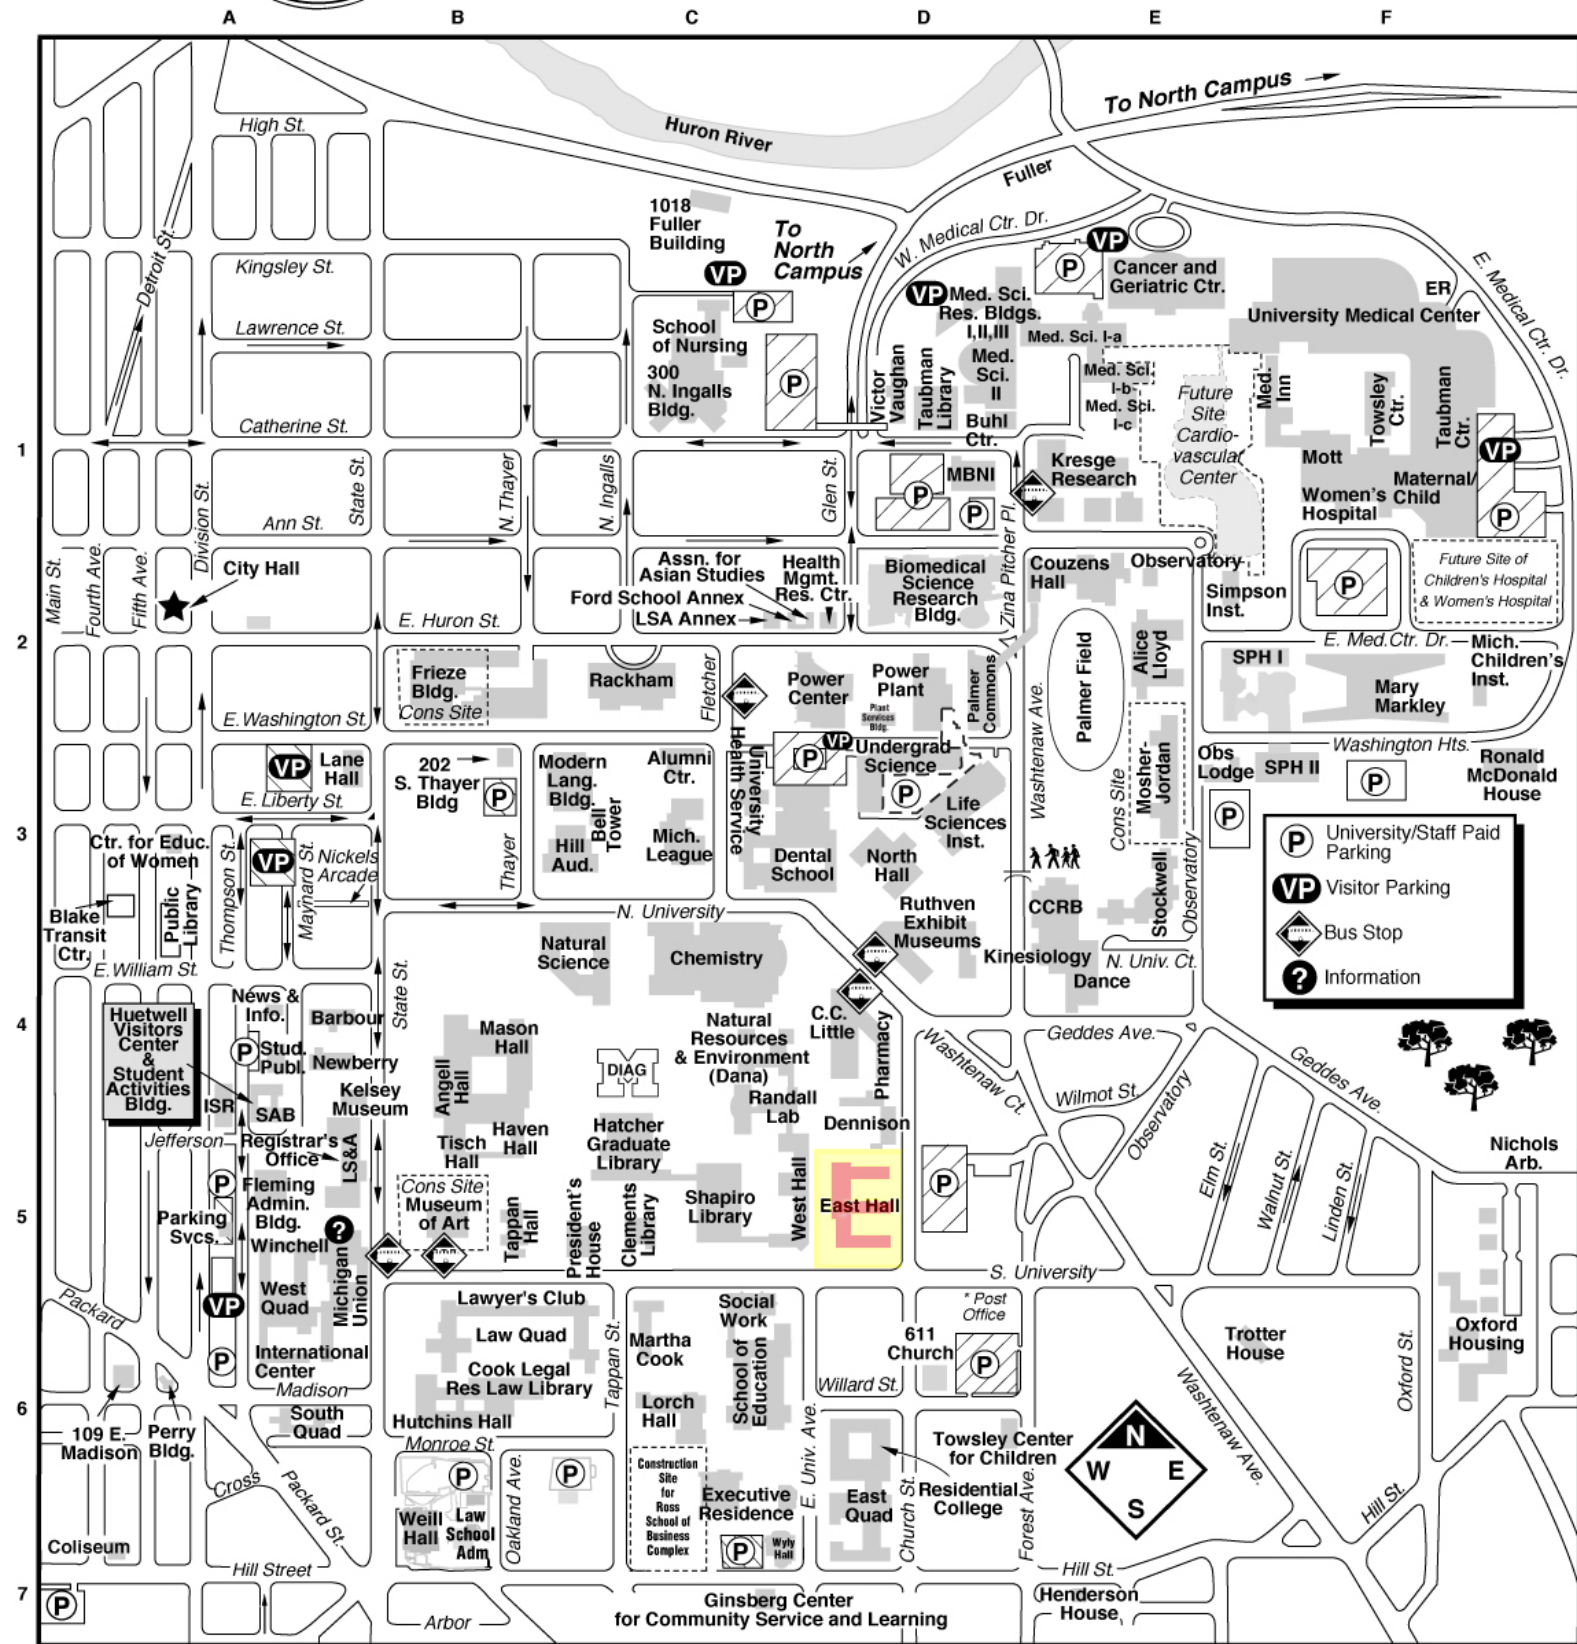

University of Michigan Central Campus

To Wolverine Tower

? Campus Information Center,
(First floor, Michigan Union, 764-INFO)

© 2006 University of Michigan, MM&D
For use information call 734-998-6140.